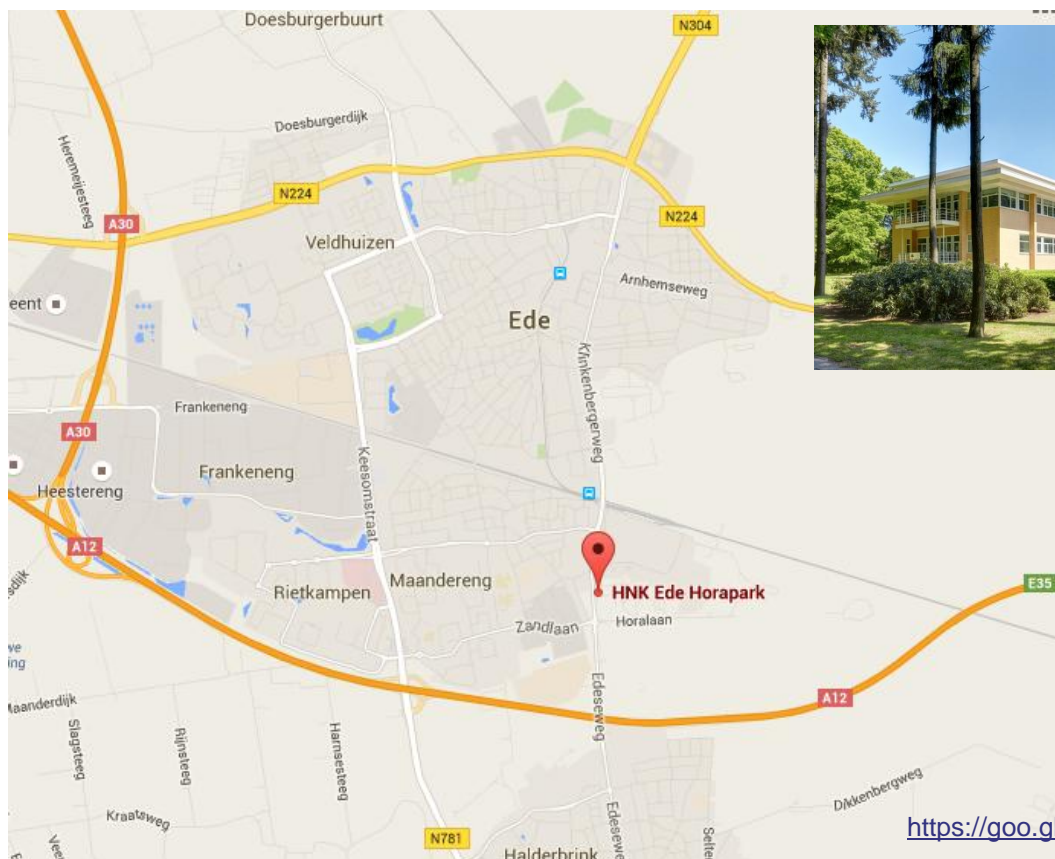

Directions

<p>Coming from Amsterdam Turn right to A10/E35 Amersfoort Keep left at A10/E35, turn right to A1/E231 Amersfoort Keep left at A1/E231 Amersfoort Keep left at A1/E231 Hengelo Follow A1/E231 Hengelo, turn right to exit 15 Ede Turn right to A30 Ede Keep left at A12/E35 Gelderse Vallei Turn right to exit 24 Ede*)</p>	<p>Coming from Nijmegen Turn to the left to S100 General James Gavinweg Rotterdam Turn right to N325 Prins Mauritsingel Turn right at Rotterdam, turn right at Rotterdam Keep left at A15 Rotterdam, turn right at A50 Utrecht Keep right at A50 Utrecht Follow the A12/E35 Den Haag and keep left at A12/E35 Ede Turn right at exit 24 Ede *)</p>
<p>Coming from Utrecht Turn left to Ring de Uithof turn right at A27/E30/E31 Arnhem Turn right at A12/E35 Arnhem, Keep left at A12/E35 Arnhem, turn right at A12/E35 Arnhem Turn right at exit 24 Ede*)</p>	<p>Coming from Eindhoven Keep right at A50 Son En Breugel keep left at A50/E31 Keep left at A50 Zwolle, Follow the A12/E35 Den Haag Keep left at A12/E35 Ede, turn right at exit 24 Ede *)</p>
<p>Coming from Zwolle Turn left to A28/E232 Apeldoorn, keep left at A28/E232 Apeldoorn Turn right at A50 Apeldoorn, keep left at A50 Apeldoorn Keep left at A50 Utrecht, keep left at A12/E35 Utrecht Turn right at exit 24 Ede *)</p>	<p>*) After 610 meter turn right to N781 Dr. W. Dreeslaan Ede Turn right at Rubensstraat, after 180 meter turn left to Rubensstraat After 25 meter take the first exit on the roundabout to Frans Halslaan At the roundabout, continue straight onto Horalaan Turn left onto Horapark and turn twice left</p>

At the station Ede-Wageningen take exit 'Zuid/Bennekom', turn right onto Zuidplein, turn left to stay on Zuidplein, Turn right onto Oude Bennekomseweg, turn left toward Bennekomseweg, and turn right onto Bennekomseweg. Destination is on the left side.